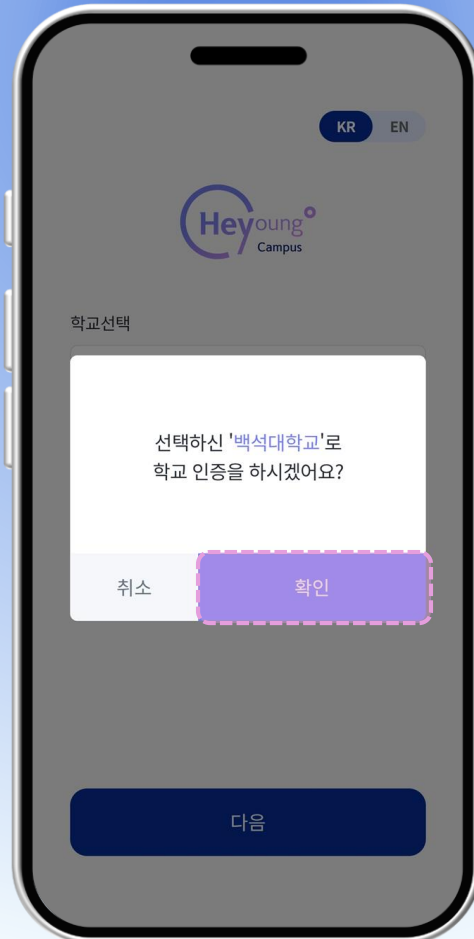

## 3. 다음 버튼 클릭

# BU 헤이영캠퍼스

설치방법

가입 방법

로그인 방법

사용방법

## 4. 확인버튼 클릭

## 5. 회원 가입 클릭

The image shows a smartphone screen with the login interface for Baekseok University. At the top, the university logo and name are displayed. Below, there is a prompt to enter ID/secret number. A dropdown menu is set to '직원' (Employee). The input fields for ID and password are empty. A '회원가입' (Sign Up) button is highlighted with a pink dashed border. At the bottom, there is a blue '로그인' (Login) button.